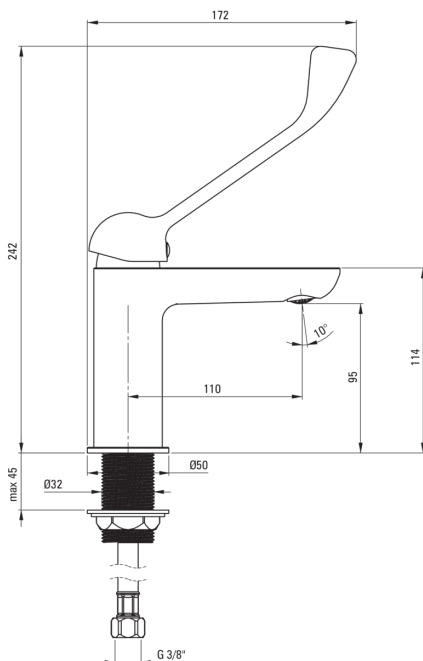

ALPINIA

Washbasin tap

Product code: BGA_020C

EAN: 5908212081778

Color: chrome

Warranty [years]: 7

Mixer

Finish	chrome
Mixer type	single-handle, mixer
Installation method	standing
Flow class [l/min]	Z - 4-9 l/min
Acoustic group [db]	I ($x \leq 20$)
Clinic lever	Yes

Mixer cartridge

Ceramic cartridge size	35 mm
------------------------	-------

Spouts

Mixer spout range [mm]	110
Material	brass

Aerators

Aerator type	coin-slot
Aerator size	M24

Connecting hoses

Length [mm]	450
Installation thread	3/8"
Connection thread	M10

Features:

- The mixer body is made of the highest quality brass
- The mixer is equipped with a stream aerator
- The mounting sleeve facilitates the installation of the mixer
- 45 cm connection hoses included
- Z flow class (4-9 l/min) allowing for water consumption reduction
- Extended Clinic lever for easy operation
- Coin-slot aerator
- Light and subtle design
- Only the best materials, the quality of which has been confirmed by laboratory tests
- The offer includes a cleaning agent for fixtures in all colors